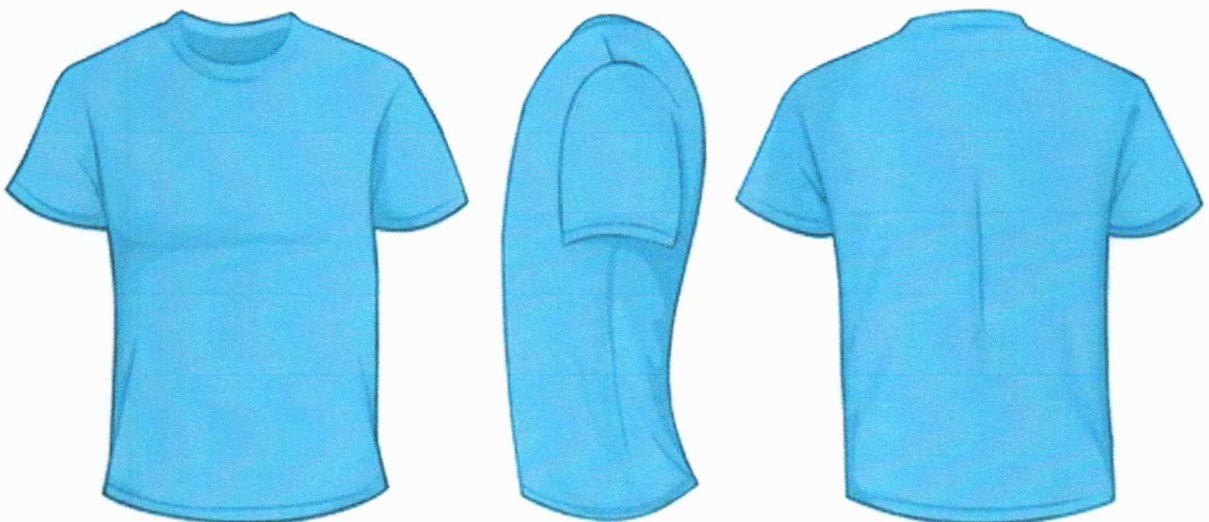

VARSIITY JACKET / JACKET GRADIENT BLUE

SLSU Jacket-White & Blue (Full-Sublimation)

SLSU Hoodie-Navy Blue

SLSU Corporate Jacket

SLSU Backpack

SLSU Bomber Jacket

Full-sublimation SLSU T-shirts

Full-sublimation SLSU Polo shirts

Genso

P.E Uniform

Full-sublimation SLSU Polo Shirt

Navy Blue
Color Code: #000435

Active Dry NSTP-CWTS T-shirts, Navy Blue

Shop Colored T-shirts (Varying sizes) for HVACR, Cyan Color

Shop Colored T-shirts for Electrical Technology

**Shop Colored Sweat-shirts for Electrical Technology,
Gray Color**

SOUTHERN STATE U P.E UNIFORM

Material

Single Face Cotton

Printing Process

Full-sublimation/embroidered

Color code

#060e4d Blue