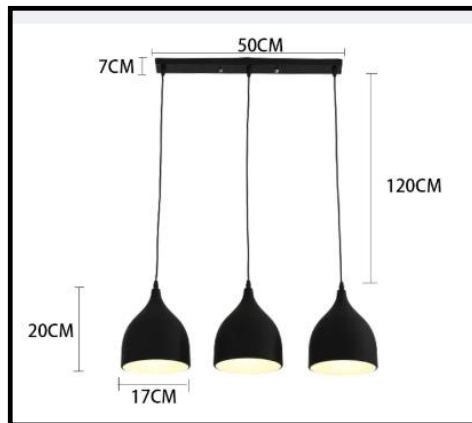

169 x 15 x 2900mm WPC Wall Fluted Panel (Walnut)(see specs)

Nano White Granite slab (see specs)

PVC Ceiling Panel 7" x 8mm x 10ft (Mahogany)

Hydraulic concealed cabinet hinges

Drawer slide rail three-section guide

0.60m x 0.60m Beige Polished Porcelain Floor Tiles

0.60m x 0.60m Basalt Matte Porcelain Floor Tiles

0.60m x 0.60m Non-Slip Basalt Porcelain Floor Tiles

0.60m x 0.60m Non-Slip Gray Porcelain Floor Tiles

1.20m x 0.60m White Polished Porcelain Wall Tiles

20mm x 90cm Self Adhesive Silver Aluminum Alloy T-Strip

7.5cm x 15cm White Sub-way Matte Ceramic Tile

Industrial 3-Head Pendant Light

Modern Round Raindrop Luxury Crystal Chandelier

Electric LED Emergency Lighting, Luminaire, 24 W, Non Maintained

50cm x 70cm Wall-mounted Defogging Smart Oval Bathroom Mirror w/ LED light

10cm x 30cm 304 Stainless Steel Concealed Shower Floor Drain

Stainless Steel Bathroom Curve Type-High Faucet

Anti-Slip Stainless Steel Grab Bar Handle