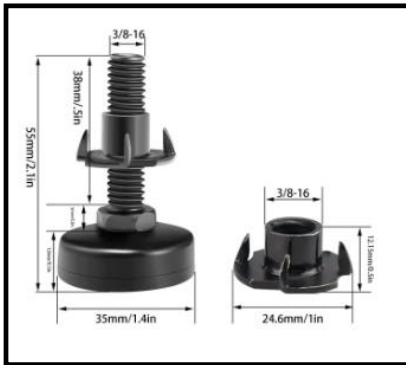

169 x 15 x 2900mm WPC Wall Fluted Panel (Walnut)(see specs)

Nano White Granite slab (see specs)

PVC Ceiling Panel 7" x 8mm x 10ft (Mahogany)

Hydraulic concealed cabinet hinges

Drawer slide rail three-section guide

1.5m Aluminum Continuous Type Handle

Pull out Trash bins (see specs)

2 layer All Purpose Pull out Basket

2 layer Pull out Condiments Basket

Heavy Duty Magnetic Push-on Push Cabinet Latches

Four-hole fixing
The base is stable stronger and more durable

Preferred material
Durable
No deformation
Indelible

Thickened magnet
1.5MM thick
strong suction and more durable

Metal Adjustable Nylon Threaded Glides (Black)

0.60m x 0.60m Super White Polished Porcelain Floor Tiles

50cm x 70cm Wall-mounted Defogging Smart Oval Bathroom Mirror w/ LED light

10cm x 30cm 304 Stainless Steel Concealed Shower Floor Drain

Stainless Steel Bathroom Curve Type-High Faucet

Anti-Slip Stainless Steel Grab Bar Handle