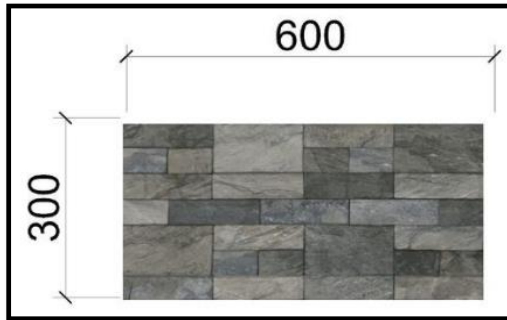

Intelligent Ceramic Toilet Bowl Set

30cm x 60cm Digitile Greco Grey Tile