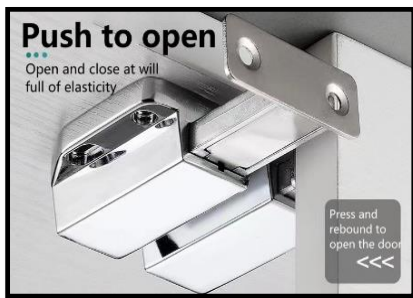

1.5m Aluminum Continuous Type Handle

Pull out Trash bins (see specs)

2 layer All Purpose Pull out Basket

2 layer Pull out Condiments Basket

Heavy Duty Magnetic Push-on Push Cabinet Latches

Four-hole fixing
The base is stable stronger and more durable

Preferred material
Durable
No deformation
Indelible

Thickened magnet
1.5MM thick
strong suction and more durable

Metal Adjustable Nylon Threaded Glides (Black)

0.60m x 0.60m Super White Polished Porcelain Floor Tiles

50cm x 70cm Wall-mounted Defogging Smart Oval Bathroom Mirror w/ LED light

10cm x 30cm 304 Stainless Steel Concealed Shower Floor Drain

Stainless Steel Bathroom Curve Type-High Faucet

Anti-Slip Stainless Steel Grab Bar Handle