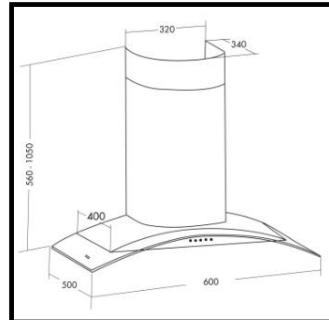

220W Stainless Steel 60mm Range Hood