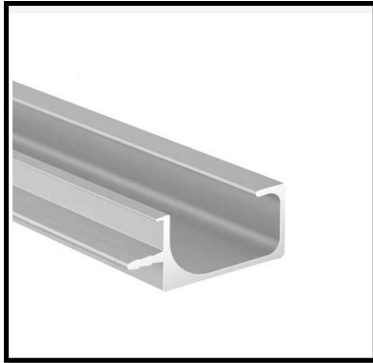

169 x 15 x 2900mm WPC Wall Fluted Panel (Walnut)(see specs)

Nano White Granite slab (see specs)

PVC Ceiling Panel 7" x 8mm x 10ft (Mahogany)

Hydraulic concealed cabinet hinges

Drawer slide rail three-section guide

1.5m Aluminum Continuous Type Handle

Pull out Trash bins (see specs)

2 layer All Purpose Pull out Basket

2 layer Pull out Condiments Basket

Heavy Duty Magnetic Push-on Push Cabinet Latches

Four-hole fixing
The base is stable stronger and more durable

Preferred material
Durable
No deformation
Indelible

Thickened magnet
1.5MM thick
strong suction and more durable

Metal Adjustable Nylon Threaded Glides (Black)

0.60m x 0.60m Super White Polished Porcelain Floor Tiles

50cm x 70cm Wall-mounted Defogging Smart Oval Bathroom Mirror w/ LED light

10cm x 30cm 304 Stainless Steel Concealed Shower Floor Drain

Stainless Steel Bathroom Curve Type-High Faucet

Anti-Slip Stainless Steel Grab Bar Handle