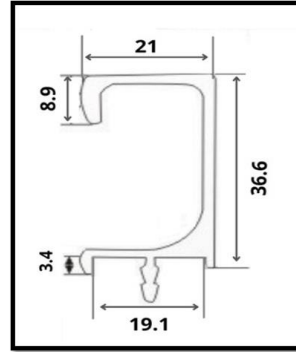

169 x 15 x 2900mm WPC Wall Fluted Panel (Walnut)(see specs)

Nano White Granite slab (see specs)

PVC Ceiling Panel 7" x 8mm x 10ft (Mahogany)

Hydraulic concealed cabinet hinges

Drawer slide rail three-section guide

1.5m Aluminum Continuous Type Handle

Pull out Trash bins (see specs)

2 layer All Purpose Pull out Basket

2 layer Pull out Condiments Basket

Heavy Duty Magnetic Push-on Push Cabinet Latches

Four-hole fixing
The base is stable stronger and more durable

50cm x 70cm Wall-mounted Defogging Smart Oval Bathroom Mirror w/ LED light

10cm x 30cm 304 Stainless Steel Concealed Shower Floor Drain

Stainless Steel Bathroom Curve Type-High Faucet

Anti-Slip Stainless Steel Grab Bar Handle