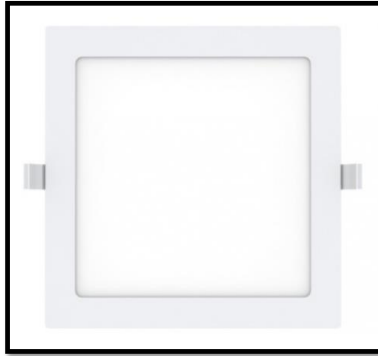

8" 20 Watts LED Circular Downlight (Daylight)

LED-PANEL Light, 600mmx600mmx10mm, 36w-220V (Day Light)