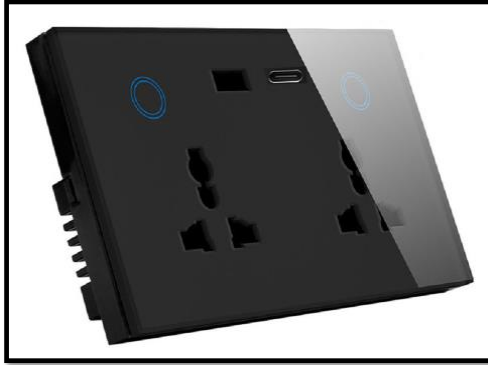

LED-PANEL Light, 600mmx600mmx10mm, 36w-220V (Day Light)

8" 20 Watts LED Circular Downlight (Daylight)

Switch, Flush Type, 3-Gang, 2-Gang & 1-Gang "Smart Switch" (Black)

Smart Special Purpose Outlet (Black)

Universal Smart Wall Electric Plug Outlet (Black)

16A Smart Wall Electric Plug Outlet (Black)

2200W Induction Inverter Stove

3500W Multipoint Vertical Water Heater (Black)

Smart Lock Fingerprint/IC card/Keypad Electronic Biometric Code Digital Anti Theft Door Lock