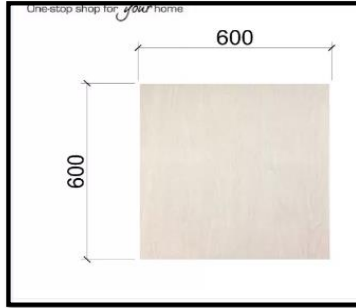

Stainless Steel Lever Type Lock Set

100mm x 300mm Door Handle Bar with Plate & Stainless Steel Door Handle

10" x 35" Stainless Steel Kick Plate

Aluminum Steel Concealed Hinges

0.60m x 0.60m Non Slip Gray Glazed Polished Porcelain Floor Tiles (Male & Female Toilet)

0.60m x 0.60m Shale Charcoal Porcelain Wall Tiles (Male & Female Toilet)

0.60m x 0.60m Oakwood JK Porcelain Floor Tiles (Dressing Room)

0.60m x 0.60m Super White Porcelain Wall Tiles (Male & Female Toilet)