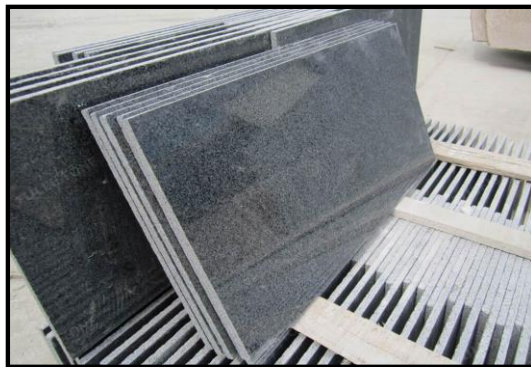

G654 Dark Gray Granite Slab