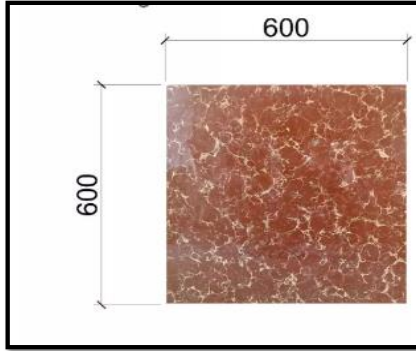

Stainless Steel Lever Type Lock Set

100mm x 300mm Door Handle Bar with Plate & Stainless Steel Door Handle

10" x 35" Stainless Steel Kick Plate

Aluminum Steel Concealed Hinges

0.60m x 0.60m Non Slip Gray Glazed Polished Porcelain Floor Tiles (Male & Female Toilet)

0.60m x 0.60m Shale Charcoal Porcelain Wall Tiles (Male & Female Toilet)

0.60m x 0.60m Oakwood JK Porcelain Floor Tiles (Dressing Room)

0.60m x 0.60m Super White Porcelain Wall Tiles (Male & Female Toilet)

0.60m x 0.60m Karimnagar Maple Glazed Polished Porcelain Floor Tiles (Main Lobby)

0.60m x 0.60m JK Vella 6508 Porcelain Floor Tiles (Main Lobby)

0.60m x 0.60m Lustro Xnd D6803 Glazed Polished Porcelain Floor Tiles (Main Lobby)