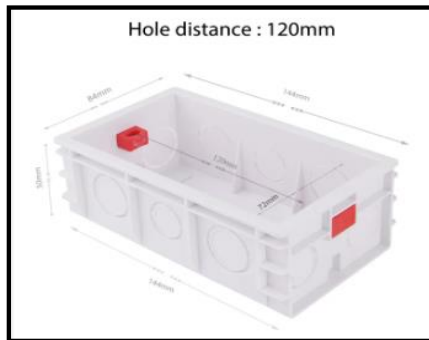

Back Inlet Wall Mounted Urinal

Automatic Urinal Flush Sensor Set w/ two different Power Supply

Smart Switches and Convenience Outlets

146 x 86mm Internal Cassette Junction Box

Switch Socket Concealed Bottom Box