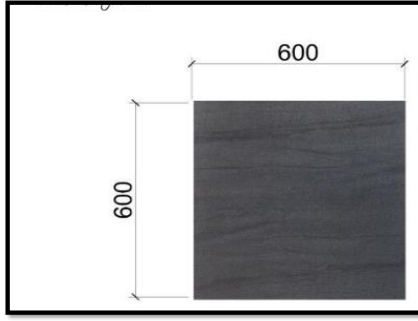

Stainless Steel Lever Type Lock Set

100mm x 300mm Door Handle Bar with Plate & Stainless Steel Door Handle

10" x 35" Stainless Steel Kick Plate

Aluminum Steel Concealed Hinges

0.60m x 0.60m Non Slip Gray Glazed Polished Porcelain Floor Tiles (Male & Female Toilet)

0.60m x 0.60m Shale Charcoal Porcelain Wall Tiles (Male & Female Toilet)

0.60m x 0.60m Oakwood JK Porcelain Floor Tiles (Dressing Room)

0.60m x 0.60m Super White Porcelain Wall Tiles (Male & Female Toilet)