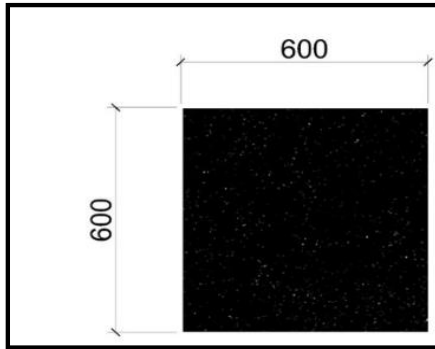

0.60m x 0.60m Lustro Xnd D6803 Glazed Polished Porcelain Floor Tiles (Main Lobby)