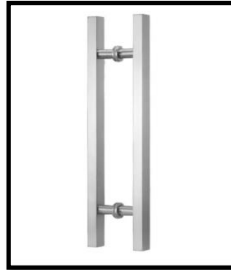

Stainless Steel Lever Type Lock Set

100mm x 300mm Door Handle Bar with Plate & Stainless Steel Door Handle

10" x 35" Stainless Steel Kick Plate

Aluminum Steel Concealed Hinges

0.60m x 0.60m Non Slip Gray Glazed Polished Porcelain Floor Tiles (Male & Female Toilet)

0.60m x 0.60m Shale Charcoal Porcelain Wall Tiles (Male & Female Toilet)

0.60m x 0.60m Oakwood JK Porcelain Floor Tiles (Dressing Room)

0.60m x 0.60m Super White Porcelain Wall Tiles (Male & Female Toilet)

Back Inlet Wall Mounted Urinal

Automatic Urinal Flush Sensor Set w/ two different Power Supply

Smart Switches and Convenience Outlets

146 x 86mm Internal Cassette Junction Box

Switch Socket Concealed Bottom Box

Flexible Waterproof LED Strip light, AC220V 120 led/m. 2835 SMD High brightness (Warm White)

Electric LED Emergency Lighting, Luminaire, 24 W, Non Maintained

Anti-Slip 53cm Stainless Steel Grab Bar Handle