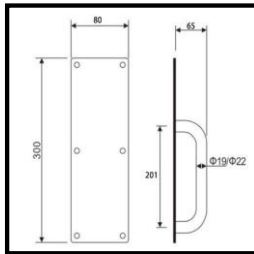

Stainless Steel Lever Type Lock Set

100mm x 300mm Door Handle Bar with Plate & Stainless Steel Door Handle

10" x 35" Stainless Steel Kick Plate

Aluminum Steel Concealed Hinges

0.60m x 0.60m Non Slip Gray Glazed Polished Porcelain Floor Tiles (Male & Female Toilet)

0.60m x 0.60m Shale Charcoal Porcelain Wall Tiles (Male & Female Toilet)

0.60m x 0.60m Oakwood JK Porcelain Floor Tiles (Dressing Room)

0.60m x 0.60m Super White Porcelain Wall Tiles (Male & Female Toilet)

Back Inlet Wall Mounted Urinal

Automatic Urinal Flush Sensor Set w/ two different Power Supply

Smart Switches and Convenience Outlets

146 x 86mm Internal Cassette Junction Box

Switch Socket Concealed Bottom Box