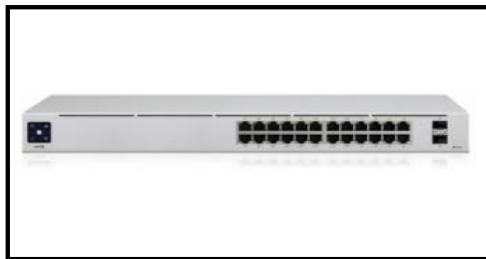

Back Inlet Wall Mounted Urinal

Automatic Urinal Flush Sensor Set w/ two different Power Supply

Smart Switches and Convenience Outlets

146 x 86mm Internal Cassette Junction Box

Switch Socket Concealed Bottom Box

Flexible Waterproof LED Strip light, AC220V 120 led/m. 2835 SMD High brightness (Warm White)

Electric LED Emergency Lighting, Luminaire, 24 W, Non Maintained

Anti-Slip 53cm Stainless Steel Grab Bar Handle

POE Switch, 24 ports

Network Cabinet, 530x400x300mm

8CH NVR 2MP 8Cameras (4 Outdoor Bullet, 4 Indoor Turret/Dome) ColorVu Audio 8CH DIY CCTV + 6TB HDD Package

UAP-AC-PRO AC Pro Access Point (UAP AC PRO)

Stainless Steel U Shaped Piping Saddle Clip